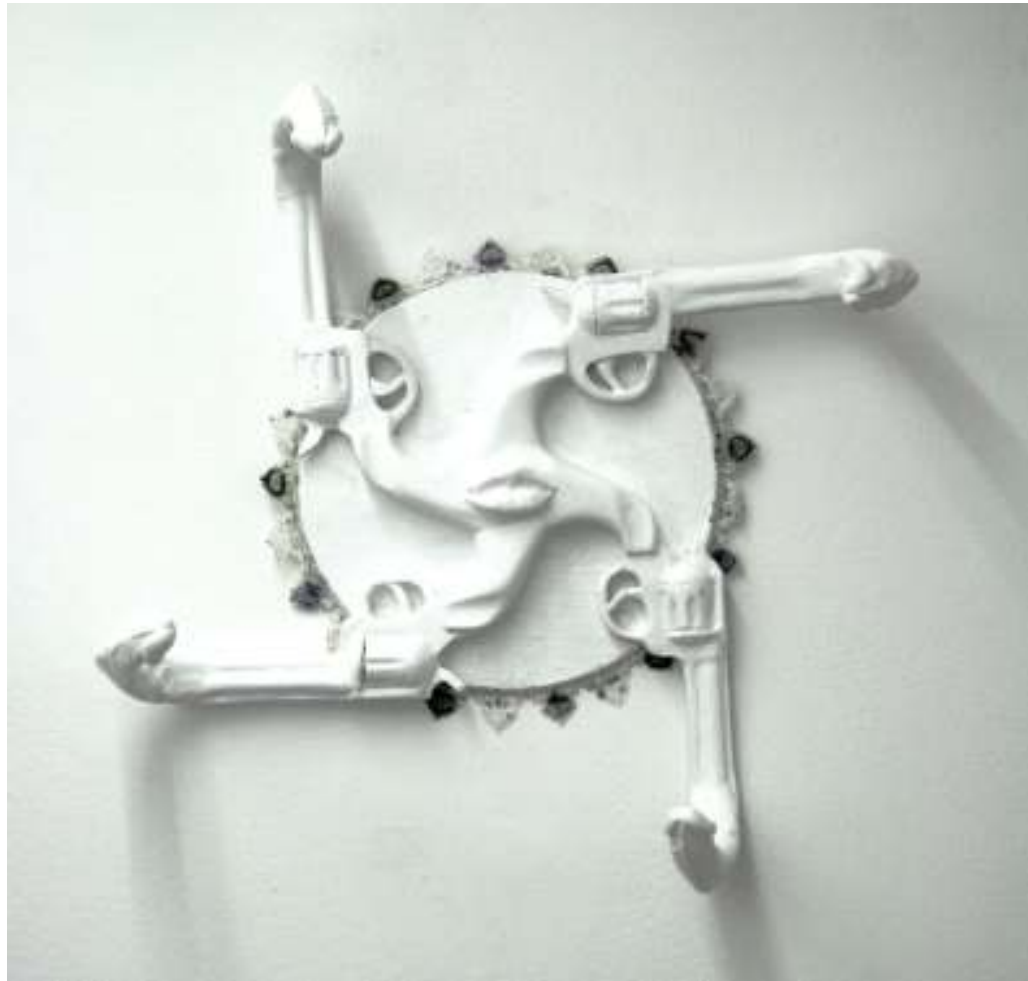

„Freedom and Jealousy“, mixed media, 2009